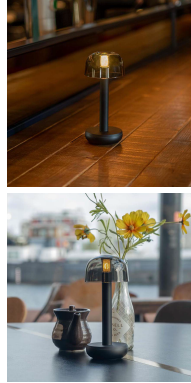

PROJECT : _____
SALE : _____

Lampitude

Product

Dimension

Specification

SERIES	: TWO
ITEM CODE	: HUMTL00210
DESCRIPTION	: RECHARGEABLE TABLE LAMP
SIZE	: Ø88 X H212 (MM)
INSTALLATION	: STANDING
DRILL SIZE	: -
WEIGHT	: 0.26 KG
MATERIAL	: ALUMINIUM , SILICON
COLOR	: BLACK , SMOKED
REFLECTOR	: -
DIFFUSER	: -
IP RATING	: 65
LIGHT SOURCES	: LED G4 U FILAMENT
WATTS	: 0.45W
BATTERY CAPACITY	: 2400 mAh / 3.7V
ADAPTER	: 5V 2A (≈ 10W , RECOMMENDED) , 5V 3A (≈ 15W , MAX)
CCT	: 2700K
CRI	: 88
BEAM ANGLE	: -
LUMEN POWER	: 6LM
AMBIENT TEMP	: -
BATTERY LIFE	: LOW : 70 - 95 Hrs. / MEDIUM : 22 - 30 Hrs. / HIGH : 12 - 17 Hrs.
ACCESSORIES	: USB CABLE USB-C TO USB-A , BULB INCLUDED
REMARKS	: CHARGING WIRELESSLY (QI STANDARD) OR VIA CABLE CHAGING TRAYS FOR 6 - 12 - 18 LIGHTS ARE AVAILABLE DIMMABLE : 3 LEVELS (20% ~ 40% ~ 100%)