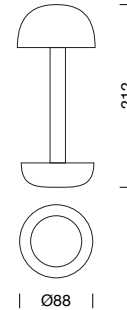

PROJECT : _____
SALE : _____

Lampitude

Product

Dimension

Specification

SERIES	: TWO
ITEM CODE	: HUMTL00208
DESCRIPTION	: RECHARGEABLE TABLE LAMP
SIZE	: Ø88 X H212 (MM)
INSTALLATION	: STANDING
DRILL SIZE	: -
WEIGHT	: 0.26 KG
MATERIAL	: ALUMINIUM , SILICON
COLOR	: BLACK
REFLECTOR	: -
DIFFUSER	: -
IP RATING	: 65
LIGHT SOURCES	: LED G4 SMD
WATTS	: 0.45W
BATTERY CAPACITY	: 2400 mAh / 3.7V
ADAPTER	: 5V 2A (≈ 10W , RECOMMENDED) , 5V 3A (≈ 15W , MAX)
CCT	: 2700K
CRI	: 85
BEAM ANGLE	: -
LUMEN POWER	: 17LM
AMBIENT TEMP	: -
BATTERY LIFE	: LOW : 70 - 95 Hrs. / MEDIUM : 22 - 30 Hrs. / HIGH : 12 - 17 Hrs.
ACCESSORIES	: USB CABLE USB-C TO USB-A , BULB INCLUDED
REMARKS	: CHARGING WIRELESSLY (QI STANDARD) OR VIA CABLE CHAGING TRAYS FOR 6 - 12 - 18 LIGHTS ARE AVAILABLE DIMMABLE : 3 LEVELS (20% ~ 40% ~ 100%)