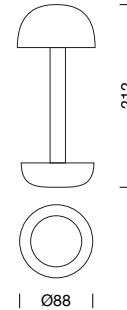

PROJECT : _____
SALE : _____

Lampitude

Product

Dimension

Specification

SERIES	: TWO
ITEM CODE	: HUMTL00204
DESCRIPTION	: RECHARGEABLE TABLE LAMP
SIZE	: Ø88 X H212 (MM)
INSTALLATION	: STANDING
DRILL SIZE	: -
WEIGHT	: 0.26 KG
MATERIAL	: ALUMINIUM , SILICON
COLOR	: GOLD , FROSTED
REFLECTOR	: -
DIFFUSER	: -
IP RATING	: 65
LIGHT SOURCES	: LED G4 SMD
WATTS	: 0.45W
BATTERY CAPACITY	: 2400 mAh / 3.7V
ADAPTER	: 5V 2A (≈ 10W , RECOMMENDED) , 5V 3A (≈ 15W , MAX)
CCT	: 2700K
CRI	: 94
BEAM ANGLE	: -
LUMEN POWER	: 26LM
AMBIENT TEMP	: -
BATTERY LIFE	: LOW : 70 - 95 Hrs. / MEDIUM : 22 - 30 Hrs. / HIGH : 12 - 17 Hrs.
ACCESSORIES	: USB CABLE USB-C TO USB-A , BULB INCLUDED
REMARKS	: CHARGING WIRELESSLY (QI STANDARD) OR VIA CABLE CHAGING TRAYS FOR 6 - 12 - 18 LIGHTS ARE AVAILABLE DIMMABLE : 3 LEVELS (20% ~ 40% ~ 100%)