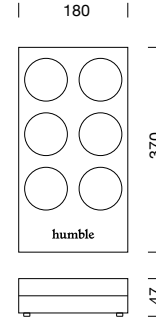

PROJECT : _____
SALE : _____

Lampitude

Product

Dimension

Specification

SERIES	: ACCESSORIES
ITEM CODE	: HUMAC00002
DESCRIPTION	: WIRELESS CHARGER
SIZE	: W180 X L370 X H47 (MM)
WEIGHT	: 1.4 KG
MATERIAL	: BAMBOO
COLOR	: BLACK
INPUT	: -
OUTPUT	: EACH CHARGER IS 5W
CERTIFIED	: CE , FCC ROHS
ACCESSORIES	: EURO PLUG TYPE C
REMARKS	: THE HUMBLE WIRELESS CHARGER SIX IS THE ULTIMATE MATCH FOR SIX OF YOUR HUMBLE LAMPS. JUST PLACE YOUR HUMBLE ONE OR TWO ONTO THE DESIGNATED RECESS AND THEY WILL START CHARGING AT HIGH SPEED.