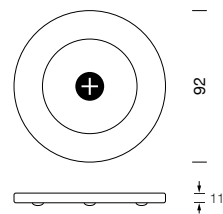

PROJECT : _____
SALE : _____

Lampitude

Product

Dimension

Specification

SERIES	: ACCESSORIES
ITEM CODE	: HUMAC00001
DESCRIPTION	: WIRELESS CHARGER
SIZE	: Ø92 X H11 (MM)
WEIGHT	: 0.71 KG
MATERIAL	: BAMBOO
COLOR	: BLACK
INPUT	: 9V , 1.67A - 5V , 2A
OUTPUT	: 5V - 7.5W - 10W
CERTIFIED	: CE , FCC ROHS
ACCESSORIES	: USB CABLE INCLUDED. ADAPTER NOT INCLUDED
REMARKS	: THE HUMBLE SINGLE WIRELESS CHARGER IS THE ULTIMATE MATCH FOR YOUR HUMBLE LIGHT. JUST PLACE YOUR LAMP ON THE BIG PLUS AND IT WILL CHARGING AT HIGH SPEED. : SPEED OF CHARGING DEPENDS ON ADAPTER USED.