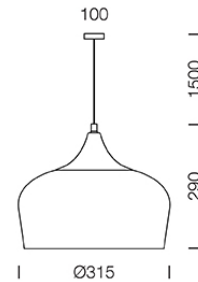

PROJECT : _____

SALE : _____

Lampitude®
TURN ON YOUR ATTITUDE

Product

Dimension

Specification

ITEM CODE	:	HUE-PB-WH
SERIES	:	HUE
BRAND	:	LAMPTITUDE
LAMP TYPE	:	INCAN DESCENT OR LED
LAMP BASE	:	1*E27 MAX 60W
DESCRIPTION	:	PENDANT LAMP
INSTALLATION	:	SURFACE MOUNTED BASE
MATERIAL	:	POWDER COATED ALUMINIUM, WOOD
COLOR	:	MATT WHITE
CONTROL GEAR	:	N/A
REFLECTOR	:	N/A