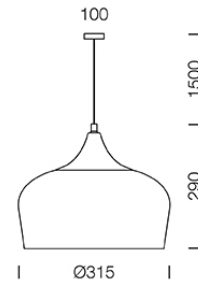

PROJECT : _____

SALE : _____

Lampitude®
TURN ON YOUR ATTITUDE

Product

Dimension

Specification

ITEM CODE	:	HUE-PB-BU
SERIES	:	HUE
BRAND	:	LAMPTITUDE
LAMP TYPE	:	INCAN DESCENT OR LED
LAMP BASE	:	1*E27 MAX 60W
DESCRIPTION	:	PENDANT LAMP
INSTALLATION	:	SURFACE MOUNTED BASE
MATERIAL	:	POWDER COATED ALUMINIUM, WOOD
COLOR	:	MATT BLUE
CONTROL GEAR	:	N/A
REFLECTOR	:	N/A