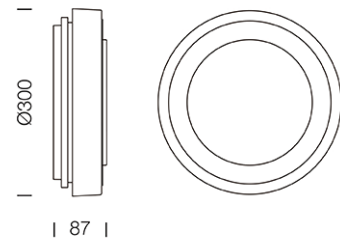

PROJECT : _____

SALE : _____

Lamptitude[®]
TURN ON YOUR ATTITUDE

Product

Dimension

Specification

ITEM CODE	:	3351-GR
SERIES	:	HOLES
BRAND	:	LAMPTITUDE
LAMP TYPE	:	COMPACT FLUORESCENT OR LED
LAMP BASE	:	2*E27 MAX 14W
DESCRIPTION	:	OUTDOOR WALL LAMP
INSTALLATION	:	SURFACE MOUNTED WALL
MATERIAL	:	POWDER COATED DIE-CAST ALUMINIUM, OPAL POLYCARBONATE
IP RATING	:	IP54
COLOR	:	DARK GRAY
CONTROL GEAR	:	N/A
REFLECTOR	:	N/A