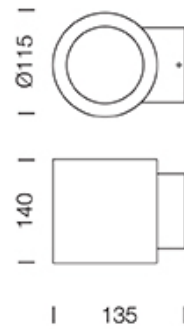

## Dimension

## Specification

ITEM CODE : HODD-W1  
SERIES : HODD  
BRAND : LAMPTITUDE  
LAMP TYPE : HALOGEN OR LED  
LAMP BASE : 1\*GU10 MAX 50W  
DESCRIPTION : WALL LAMP  
INSTALLATION : SURFACE MOUNTED WALL  
MATERIAL : WOOD  
COLOR : OAK WOOD  
CONTROL GEAR : N/A  
REFLECTOR : N/A