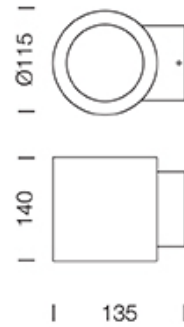

## Dimension

## Specification

ITEM CODE : HODD-W1  
SERIES : HODD  
BRAND : LAMPTITUDE  
LAMP TYPE : HALOGEN OR LED  
LAMP BASE : 1\*GU10 MAX 50W  
DESCRIPTION : WALL LAMP  
INSTALLATION : SURFACE MOUNTED WALL  
MATERIAL : WOOD  
COLOR : OAK WOOD  
CONTROL GEAR : N/A  
REFLECTOR : N/A