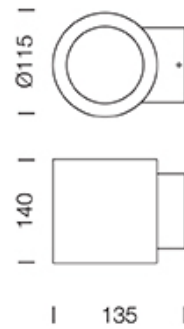

## Dimension

## Specification

ITEM CODE	:	HODD-W1
SERIES	:	HODD
BRAND	:	LAMPTITUDE
LAMP TYPE	:	HALOGEN OR LED
LAMP BASE	:	1*GU10 MAX 50W
DESCRIPTION	:	WALL LAMP
INSTALLATION	:	SURFACE MOUNTED WALL
MATERIAL	:	WOOD
COLOR	:	OAK WOOD
CONTROL GEAR	:	N/A
REFLECTOR	:	N/A