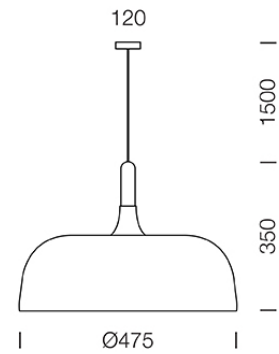

## Dimension

## Specification

ITEM CODE	:	HEX-PB-WH
SERIES	:	HEX
BRAND	:	LAMPTITUDE
LAMP TYPE	:	INCAN DESCENT OR LED
LAMP BASE	:	1*E27 MAX 60W
DESCRIPTION	:	PENDANT LAMP
INSTALLATION	:	SURFACE MOUNTED BASE
MATERIAL	:	POWDER COATED ALUMINIUM, WOOD
COLOR	:	MATT WHITE
CONTROL GEAR	:	N/A
REFLECTOR	:	N/A