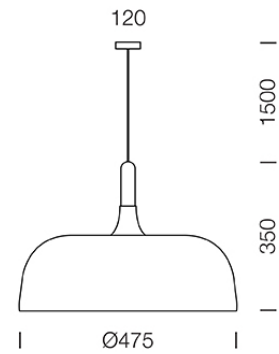

PROJECT : _____

SALE : _____

Lampitude®
TURN ON YOUR ATTITUDE

Product

Dimension

Specification

ITEM CODE	:	HEX-PB-GY
SERIES	:	HEX
BRAND	:	LAMPTITUDE
LAMP TYPE	:	INCAN DESCENT OR LED
LAMP BASE	:	1*E27 MAX 60W
DESCRIPTION	:	PENDANT LAMP
INSTALLATION	:	SURFACE MOUNTED BASE
MATERIAL	:	POWDER COATED ALUMINIUM, WOOD
COLOR	:	MATT GRAY
CONTROL GEAR	:	N/A
REFLECTOR	:	N/A