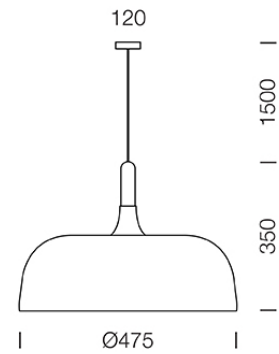

## Dimension

## Specification

ITEM CODE	:	HEX-PB-CP
SERIES	:	HEX
BRAND	:	LAMPTITUDE
LAMP TYPE	:	INCAN DESCENT OR LED
LAMP BASE	:	1*E27 MAX 60W
DESCRIPTION	:	PENDANT LAMP
INSTALLATION	:	SURFACE MOUNTED BASE
MATERIAL	:	POWDER COATED ALUMINIUM, WOOD
COLOR	:	MATT COPPER
CONTROL GEAR	:	N/A
REFLECTOR	:	N/A