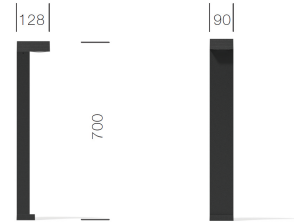

PROJECT : _____
SALE : _____

Lampitude

Product

Dimension

Specification

SERIES	: HANK
ITEM CODE	: HANK-700-DGY
DESCRIPTION	: OUTDOOR BOLLARD LAMP
SIZE	: W90 X L128 X H700 (MM)
INSTALLATION	: SURFACE MOUNTED
DRILL SIZE	: -
WEIGHT	: 2.9 KG
MATERIAL	: DIE-CAST ALUMINIUM ALLOY , EXTRUDED ALUMINIUM PROFILES , CONVEX CRYSTAL GLASS LENS
COLOR	: DARK GRAY
REFLECTOR	: -
DIFFUSER	: -
IP RATING	: 65
LIGHT SOURCES	: LED
SOCKET	: -
WATTS	: 5W
INPUT VOLTAGE	: 220-240V AC
OUTPUT VOLTAGE	: -
CCT	: 3000K
CRI	: -
BEAM ANGLE	: 100°
LUMEN POWER	: 430LM
LIFETIME	: -
CONTROL GEAR	: LED DRIVER INCLUDED
ACCESSORIES	: -
REMARKS	: -