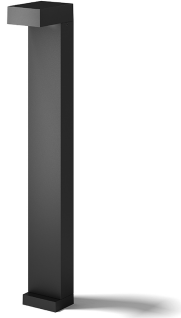

PROJECT : _____
SALE : _____

Lampitude

Product

Dimension

Specification

SERIES	: HANK
ITEM CODE	: HANK-700-DGY
DESCRIPTION	: OUTDOOR BOLLARD LAMP
SIZE	: W90 X L128 X H700 (MM)
INSTALLATION	: SURFACE MOUNTED
DRILL SIZE	: -
WEIGHT	: 2.9 KG
MATERIAL	: DIE-CAST ALUMINIUM ALLOY , EXTRUDED ALUMINIUM PROFILES , CONVEX CRYSTAL GLASS LENS
COLOR	: DARK GRAY
REFLECTOR	: -
DIFFUSER	: -
IP RATING	: 65
LIGHT SOURCES	: LED
SOCKET	: -
WATTS	: 5W
INPUT VOLTAGE	: 220-240V AC
OUTPUT VOLTAGE	: -
CCT	: 3000K
CRI	: -
BEAM ANGLE	: 100°
LUMEN POWER	: 430LM
LIFETIME	: -
CONTROL GEAR	: LED DRIVER INCLUDED
ACCESSORIES	: -
REMARKS	: -