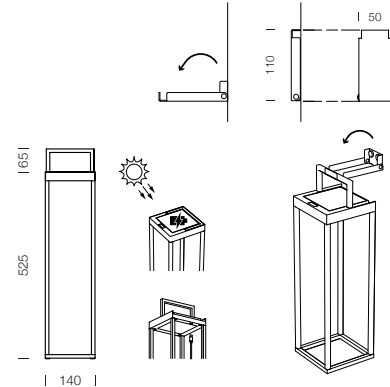

## Dimension

## Specification

<b>SERIES</b>	: HANDY MAXI
<b>ITEM CODE</b>	: 611302
<b>DESCRIPTION</b>	: SOLAR CELL / RECHARGEABLE PORTABLE WALL LAMP
<b>SIZE</b>	: W140 X L140 X H525 (MM) / WALL MOUNT PART W50 X H110 (MM)
<b>INSTALLATION</b>	: STANDING / HANG WITH A HANGING STAND
<b>DRILL SIZE</b>	: -
<b>WEIGHT</b>	: 1.25 KG
<b>MATERIAL</b>	: ALUMINIUM
<b>COLOR</b>	: SIGNAL BLACK
<b>REFLECTOR</b>	: -
<b>DIFFUSER</b>	: -
<b>IP RATING</b>	: 54
<b>LIGHT SOURCES</b>	: LED
<b>WATTS</b>	: 2.2W
<b>INPUT VOLTAGE</b>	: 5V
<b>OUTPUT VOLTAGE</b>	: -
<b>CCT</b>	: 3000K
<b>CRI</b>	: ≥80
<b>BEAM ANGLE</b>	: DIFFUSED BEAM
<b>LUMEN POWER</b>	: 183LM
<b>AMBIENT TEMP</b>	: -20°C to +40°C
<b>LIFETIME</b>	: -
<b>ACCESSORIES</b>	: WITH CONNECTING CHARGING BASE INCLUDED / DC 5V 1A POWER ADAPTER NOT INCLUDED
<b>REMARKS</b>	: LITHIUM BATTERY 2*2200mAh , TOUCH SWITCH FOR CONTROL , USB CHARGING TIME TIME: 6-7H , WORKING TIME 11-13H / SOLAR CHARGING TIME 16-17H