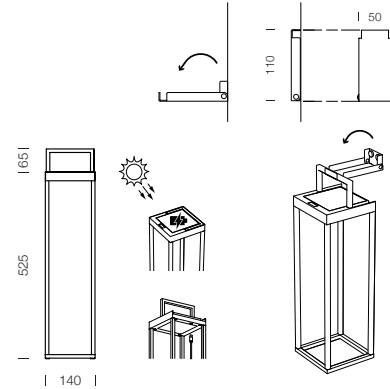

PROJECT : _____
SALE : _____

Lampitude

Product

Dimension

Specification

SERIES	: HANDY MAXI
ITEM CODE	: 611301
DESCRIPTION	: SOLAR CELL / RECHARGEABLE PORTABLE WALL LAMP
SIZE	: W140 X L140 X H525 (MM) / WALL MOUNT PART W50 X H110 (MM)
INSTALLATION	: STANDING / HANG WITH A HANGING STAND
DRILL SIZE	: -
WEIGHT	: 1.25 KG
MATERIAL	: ALUMINIUM
COLOR	: SIGNAL WHITE
REFLECTOR	: -
DIFFUSER	: -
IP RATING	: 54
LIGHT SOURCES	: LED
WATTS	: 2.2W
INPUT VOLTAGE	: 5V
OUTPUT VOLTAGE	: -
CCT	: 3000K
CRI	: ≥80
BEAM ANGLE	: DIFFUSED BEAM
LUMEN POWER	: 183LM
AMBIENT TEMP	: -20°C to +40°C
LIFETIME	: -
ACCESSORIES	: WITH CONNECTING CHARGING BASE INCLUDED / DC 5V 1A POWER ADAPTER NOT INCLUDED
REMARKS	: LITHIUM BATTERY 2*2200mAh , TOUCH SWITCH FOR CONTROL , USB CHARGING TIME TIME: 6-7H , WORKING TIME 11-13H / SOLAR CHARGING TIME 16-17H