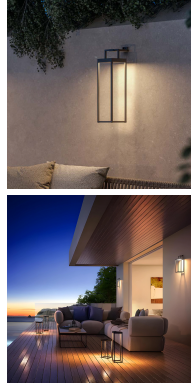

PROJECT : _____
SALE : _____

Lampitude

Product

Dimension

Specification

SERIES	: HANDY MAXI
ITEM CODE	: 611301
DESCRIPTION	: SOLAR CELL / RECHARGEABLE PORTABLE WALL LAMP
SIZE	: W140 X L140 X H525 (MM) / WALL MOUNT PART W50 X H110 (MM)
INSTALLATION	: STANDING / HANG WITH A HANGING STAND
DRILL SIZE	: -
WEIGHT	: 1.25 KG
MATERIAL	: ALUMINIUM
COLOR	: SIGNAL WHITE
REFLECTOR	: -
DIFFUSER	: -
IP RATING	: 54
LIGHT SOURCES	: LED
WATTS	: 2.2W
INPUT VOLTAGE	: 5V
OUTPUT VOLTAGE	: -
CCT	: 3000K
CRI	: ≥80
BEAM ANGLE	: DIFFUSED BEAM
LUMEN POWER	: 183LM
AMBIENT TEMP	: -20°C to +40°C
LIFETIME	: -
ACCESSORIES	: WITH CONNECTING CHARGING BASE INCLUDED / DC 5V 1A POWER ADAPTER NOT INCLUDED
REMARKS	: LITHIUM BATTERY 2*2200mAh , TOUCH SWITCH FOR CONTROL , USB CHARGING TIME TIME: 6-7H , WORKING TIME 11-13H / SOLAR CHARGING TIME 16-17H