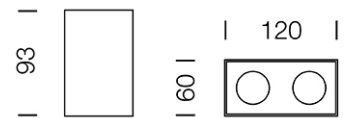

PROJECT : _____

SALE : _____

Lampitude®
TURN ON YOUR ATTITUDE

Product

Dimension

Specification

ITEM CODE	:	GXS-CEIL-2-WW
SERIES	:	GXS-CEIL
BRAND	:	LAMPTITUDE
LAMP TYPE	:	HALOGEN OR LED
LAMP BASE	:	2*GU10 MAX 50W
DESCRIPTION	:	CEILING DOWNLIGHT
INSTALLATION	:	CEILING MOUNTED DOWNLIGHT
MATERIAL	:	DIE-CASE ALUMINIUM
COLOR	:	WHITE
CONTROL GEAR	:	N/A
REFLECTOR	:	N/A