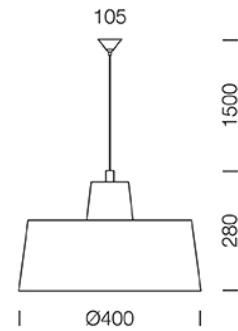

PROJECT : _____

SALE : _____

Lampitude®
TURN ON YOUR ATTITUDE

Product

Dimension

Specification

ITEM CODE	:	GUSTIC-B
SERIES	:	GUSTIC
BRAND	:	LAMPTITUDE
LAMP TYPE	:	INCAN OR LED
LAMP BASE	:	1*E27 MAX 40W
DESCRIPTION	:	PANDANT LAMP
INSTALLATION	:	SURFACE MOUNTED BASRE
MATERIAL	:	POWDER COATED STEEL
COLOR	:	RUSTIC GREY
CONTROL GEAR	:	N/A
REFLECTOR	:	N/A