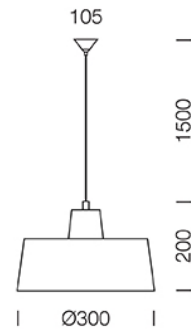

PROJECT : _____

SALE : _____

Lampitude®
TURN ON YOUR ATTITUDE

Product

Dimension

Specification

ITEM CODE	:	GUSTIC-A
SERIES	:	GUSTIC
BRAND	:	LAMPTITUDE
LAMP TYPE	:	INCAN OR LED
LAMP BASE	:	1*E27 MAX 40W
DESCRIPTION	:	PANDANT LAMP
INSTALLATION	:	SURFACE MOUNTED BASRE
MATERIAL	:	POWDER COATED STEEL
COLOR	:	RUSTIC GREY
CONTROL GEAR	:	N/A
REFLECTOR	:	N/A