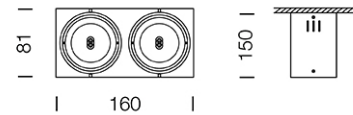

PROJECT : _____

SALE : _____

Lampitude®
TURN ON YOUR ATTITUDE

Product

Dimension

Specification

ITEM CODE	:	GU10N-BOX-2-BK
SERIES	:	GU10N-BOX
BRAND	:	LAMPTITUDE
LAMP TYPE	:	HALOGEN OR LED
LAMP BASE	:	2*GU10 MAX 50W
DESCRIPTION	:	CEILING DOWNLIGHT
INSTALLATION	:	CEILING MOUNTED DOWNLIGHT
MATERIAL	:	POWDER COATED ALUMINIUM
COLOR	:	BLACK
CONTROL GEAR	:	N/A
REFLECTOR	:	N/A