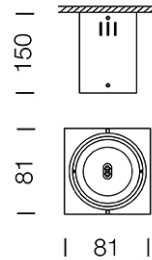

PROJECT : _____

SALE : _____

Lampitude®
TURN ON YOUR ATTITUDE

Product

Dimension

Specification

ITEM CODE	:	GU10N-BOX-1-WW
SERIES	:	GU10N-BOX
BRAND	:	LAMPTITUDE
LAMP TYPE	:	HALOGEN OR LED
LAMP BASE	:	1*GU10 MAX 50W
DESCRIPTION	:	CEILING DOWNLIGHT
INSTALLATION	:	CEILING MOUNTED DOWNLIGHT
MATERIAL	:	POWDER COATED ALUMINIUM
COLOR	:	WHITE
CONTROL GEAR	:	N/A
REFLECTOR	:	N/A