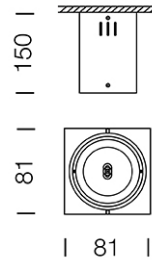

PROJECT : _____

SALE : _____

Lampitude®
TURN ON YOUR ATTITUDE

Product

Dimension

Specification

ITEM CODE	:	GU10N-BOX-1-BK
SERIES	:	GU10N-BOX
BRAND	:	LAMPTITUDE
LAMP TYPE	:	HALOGEN OR LED
LAMP BASE	:	1*GU10 MAX 50W
DESCRIPTION	:	CEILING DOWNLIGHT
INSTALLATION	:	CEILING MOUNTED DOWNLIGHT
MATERIAL	:	POWDER COATED ALUMINIUM
COLOR	:	BLACK
CONTROL GEAR	:	N/A
REFLECTOR	:	N/A