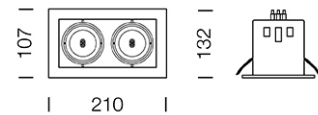

PROJECT : _____

SALE : _____

Lampitude®
TURN ON YOUR ATTITUDE

Product

Dimension

Specification

ITEM CODE	:	GU10-BOX-2-BK
SERIES	:	GU10-BOX
BRAND	:	LAMPTITUDE
LAMP TYPE	:	HALOGEN OR LED
LAMP BASE	:	2*GU10 MAX 50W
DESCRIPTION	:	RECESSED DOWNLIGHT
INSTALLATION	:	CEILING MOUNTED DOWNLIGHT
MATERIAL	:	POWDER COATED DIE-CAST ALUMINIUM, STEEL
COLOR	:	BLACK
CONTROL GEAR	:	N/A
REFLECTOR	:	N/A