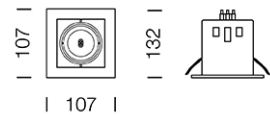

PROJECT : _____

SALE : _____

Lampitude®
TURN ON YOUR ATTITUDE

Product

Dimension

Specification

ITEM CODE	:	GU10-BOX-1-WW
SERIES	:	GU10-BOX
BRAND	:	LAMPTITUDE
LAMP TYPE	:	HALOGEN OR LED
LAMP BASE	:	1*GU10 MAX 50W
DESCRIPTION	:	DOWNLIGHT
INSTALLATION	:	RECESSED DOWNLIGHT
MATERIAL	:	POWDER COATED DIE-CAST ALUMINIUM, STEEL
COLOR	:	WHITE
CONTROL GEAR	:	N/A
REFLECTOR	:	N/A