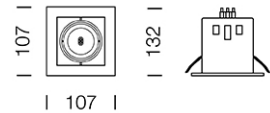

PROJECT : _____

SALE : _____

Lamptitude®
TURN ON YOUR ATTITUDE

Product

Dimension

Specification

ITEM CODE	:	GU10-BOX-1-BK
SERIES	:	GU10-BOX
BRAND	:	LAMPTITUDE
LAMP TYPE	:	HALOGEN OR LED
LAMP BASE	:	1*GU10 MAX 50W
DESCRIPTION	:	DOWNLIGHT
INSTALLATION	:	RECESSED DOWNLIGHT
MATERIAL	:	POWDER COATED DIE-CAST ALUMINIUM, STEEL
COLOR	:	BLACK
CONTROL GEAR	:	N/A
REFLECTOR	:	N/A