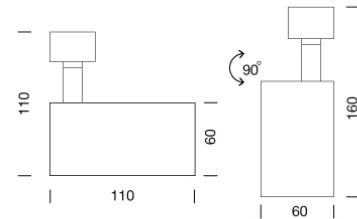

PROJECT : _____
SALE : _____

Product

Dimension

Specification

- SERIES : GS-TRACK
- ITEM CODE : GS-TRACK-WW
- DESCRIPTION : ADJUSTABLE TRACK LIGHT
- SIZE : W60 X L60 X H110 (MM)

- INSTALLATION : 1 CIRCUIT TRACK LIGHT
- DRILL SIZE : -
- WEIGHT : -
- MATERIAL : DIE-CAST ALUMINUM
- COLOR : WHITE
- REFLECTOR : -
- DIFFUSER : -
- IP RATING : 20

- LIGHT SOURCES : HALOGEN OR LED
- SOCKET : GU10 X 1
- WATTS : MAX 50W
- VOLT : -
- CCT : -
- CRI : -
- BEAM ANGLE : -
- LUMEN POWER : -
- LIFETIME : -

- CONTROL GEAR : -
- ACCESSORIES : -
- REMARKS : BULB AND TRACK NOT INCLUDED