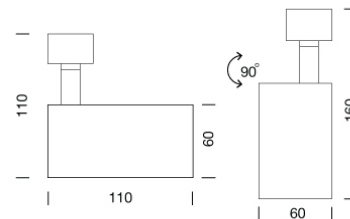

PROJECT : _____
SALE : _____

Product

Dimension

Specification

- SERIES : GS-TRACK
- ITEM CODE : GS-TRACK-BK
- DESCRIPTION : ADJUSTABLE TRACK LIGHT
- SIZE : W60 X L60 X H110 (MM)

- INSTALLATION : 1 CIRCUIT TRACK LIGHT
- DRILL SIZE : -
- WEIGHT : -
- MATERIAL : DIE-CAST ALUMINUM
- COLOR : BLACK
- REFLECTOR : -
- DIFFUSER : -
- IP RATING : 20

- LIGHT SOURCES : HALOGEN OR LED
- SOCKET : GU10 X 1
- WATTS : MAX 50W
- VOLT : -
- CCT : -
- CRI : -
- BEAM ANGLE : -
- LUMEN POWER : -
- LIFETIME : -

- CONTROL GEAR : -
- ACCESSORIES : -
- REMARKS : BULB AND TRACK NOT INCLUDED