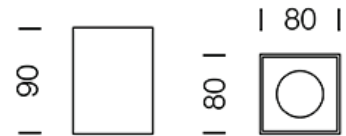

PROJECT : _____

SALE : _____

Lampitude®
TURN ON YOUR ATTITUDE

Product

Dimension

Specification

ITEM CODE	:	GS-CEIL-WW
SERIES	:	GS-CEIL
BRAND	:	LAMPTITUDE
LAMP TYPE	:	HALOGEN OR LED
LAMP BASE	:	1*GU10 MAX 50W
DESCRIPTION	:	CEILING DOWNLIGHT
INSTALLATION	:	CEILING MOUNTED DOWNLIGHT
MATERIAL	:	DIE-CAST ALUMINIUM
COLOR	:	WHITE
CONTROL GEAR	:	N/A
REFLECTOR	:	N/A