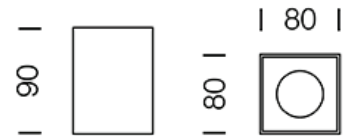

PROJECT : _____

SALE : _____

Lampitude®
TURN ON YOUR ATTITUDE

Product

Dimension

Specification

ITEM CODE	:	GS-CEIL-BK
SERIES	:	GS-CEIL
BRAND	:	LAMPTITUDE
LAMP TYPE	:	HALOGEN OR LED
LAMP BASE	:	1*GU10 MAX 50W
DESCRIPTION	:	CEILING DOWNLIGHT
INSTALLATION	:	CEILING MOUNTED DOWNLIGHT
MATERIAL	:	DIE-CAST ALUMINIUM
COLOR	:	BLACK
CONTROL GEAR	:	N/A
REFLECTOR	:	N/A