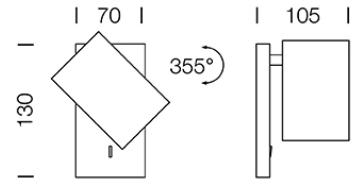

PROJECT : _____

SALE : _____

Lamptitude®
TURN ON YOUR ATTITUDE

Product

Dimension

Specification

| | | |
|--------------|---|------------------------|
| ITEM CODE | : | GR-WALL-WW |
| SERIES | : | GR-WALL |
| BRAND | : | LAMPTITUDE |
| LAMP TYPE | : | HALOGEN OR LED |
| LAMP BASE | : | 1*GU10 MAX 50W |
| DESCRIPTION | : | WALL DOWNLIGHT |
| INSTALLATION | : | WALL MOUNTED DOWNLIGHT |
| MATERIAL | : | DIE-CAST ALUMINIUM |
| COLOR | : | WHITE |
| CONTROL GEAR | : | N/A |
| REFLECTOR | : | N/A |