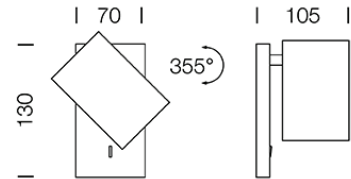

PROJECT : _____

SALE : _____

Lampitude®
TURN ON YOUR ATTITUDE

Product

Dimension

Specification

ITEM CODE	:	GR-WALL-BK
SERIES	:	GR-WALL
BRAND	:	LAMPTITUDE
LAMP TYPE	:	HALOGEN OR LED
LAMP BASE	:	1*GU10 MAX 50W
DESCRIPTION	:	WALL DOWNLIGHT
INSTALLATION	:	WALL MOUNTED DOWNLIGHT
MATERIAL	:	DIE-CAST ALUMINIUM
COLOR	:	BLACK
CONTROL GEAR	:	N/A
REFLECTOR	:	N/A