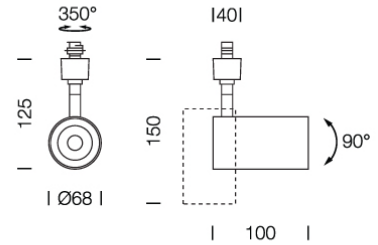

PRODUCT : _____
SALE : _____

Lampitude®
TURN ON YOUR ATTITUDE

Product

Dimension

Specification

SERIES : GR-TRACK
ITEM CODE : GR-TRACK-WW
DESCRIPTION : ADJUSTABLE TRACK LIGHT
SIZE : Ø68 X H125 (MM)

INSTALLATION : 1 CIRCUIT TRACK LIGHT
DRILL SIZE : -
WEIGHT : -
MATERIAL : DIE-CAST ALUMINUM
COLOR : MATT WHITE , BLACK
REFLECTOR : -
DIFFUSER : -
IP RATING : 20

LIGHT SOURCES : HALOGEN OR LED
SOCKET : GU10 X 1
WATTS : MAX 50W
VOLT : -
CCT : -
CRI : -
BEAM ANGLE : -
LUMEN POWER : -
LIFETIME : -

CONTROL GEAR : -
ACCESSORIES : -
REMARKS : BULB AND TRACK NOT INCLUDED