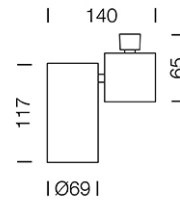

## Dimension

## Specification

ITEM CODE	:	GR-TRACK-WW-ADJ
SERIES	:	GR-TRACK-ADJ
BRAND	:	LAMPTITUDE
LAMP TYPE	:	HALOGEN OR LED
LAMP BASE	:	1*GU10 MAX 50W
DESCRIPTION	:	ADJUSTABLE TRACK LIGHT
INSTALLATION	:	1 PHASE TRACK LIGHT
MATERIAL	:	DIE-CAST ALUMINIUM
COLOR	:	WHITE
CONTROL GEAR	:	N/A
REFLECTOR	:	N/A