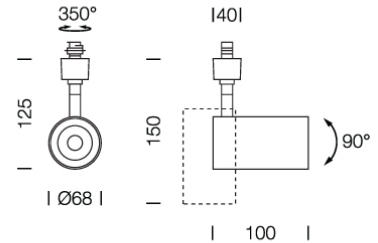

PRODUCT : _____
SALE : _____

Lampitude®
TURN ON YOUR ATTITUDE

Product

Dimension

Specification

SERIES : GR-TRACK
ITEM CODE : GR-TRACK-BK
DESCRIPTION : ADJUSTABLE TRACK LIGHT
SIZE : Ø68 X H125 (MM)

INSTALLATION : 1 CIRCUIT TRACK LIGHT
DRILL SIZE : -
WEIGHT : -
MATERIAL : DIE-CAST ALUMINUM
COLOR : MATT BLACK
REFLECTOR : -
DIFFUSER : -
IP RATING : 20

LIGHT SOURCES : HALOGEN OR LED
SOCKET : GU10 X 1
WATTS : MAX 50W
VOLT : -
CCT : -
CRI : -
BEAM ANGLE : -
LUMEN POWER : -
LIFETIME : -

CONTROL GEAR : -
ACCESSORIES : -
REMARKS : BULB AND TRACK NOT INCLUDED