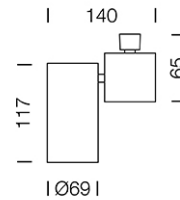

PROJECT : _____

SALE : _____

Lampitude®
TURN ON YOUR ATTITUDE

Product

Dimension

Specification

ITEM CODE	:	GR-TRACK-BK-ADJ
SERIES	:	GR-TRACK-ADJ
BRAND	:	LAMPTITUDE
LAMP TYPE	:	HALOGEN OR LED
LAMP BASE	:	1*GU10 MAX 50W
DESCRIPTION	:	ADJUSTABLE TRACK LIGHT
INSTALLATION	:	1 PHASE TRACK LIGHT
MATERIAL	:	DIE-CAST ALUMINIUM
COLOR	:	BLACK
CONTROL GEAR	:	N/A
REFLECTOR	:	N/A