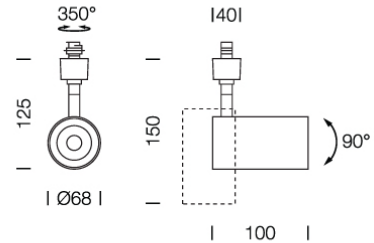

PROJECT : _____
SALE : _____

Lampitude®
TURN ON YOUR ATTITUDE

Product

Dimension

Specification

SERIES	: GR-TRACK
ITEM CODE	: GR-TRACK-1-WW-3C
DESCRIPTION	: ADJUSTABLE TRACK LIGHT
SIZE	: Ø68 X H125 (MM)
INSTALLATION	: 3 CIRCUIT TRACK LIGHT
DRILL SIZE	: -
WEIGHT	: -
MATERIAL	: DIE-CAST ALUMINUM
COLOR	: MATT WHITE , BLACK
REFLECTOR	: -
DIFFUSER	: -
IP RATING	: 20
LIGHT SOURCES	: HALOGEN OR LED
SOCKET	: GU10 X 1
WATTS	: MAX 50W
VOLT	: -
CCT	: -
CRI	: -
BEAM ANGLE	: -
LUMEN POWER	: -
LIFETIME	: -
CONTROL GEAR	: -
ACCESSORIES	: -
REMARKS	: BULB AND TRACK NOT INCLUDED