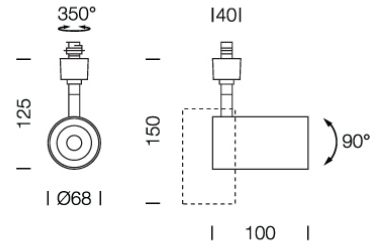

## Dimension

## Specification

SERIES	: GR-TRACK
ITEM CODE	: GR-TRACK-1-BK-3C
DESCRIPTION	: ADJUSTABLE TRACK LIGHT
SIZE	: Ø68 X H125 (MM)
INSTALLATION	: 3 CIRCUIT TRACK LIGHT
DRILL SIZE	: -
WEIGHT	: -
MATERIAL	: DIE-CAST ALUMINUM
COLOR	: MATT BLACK
REFLECTOR	: -
DIFFUSER	: -
IP RATING	: 20
LIGHT SOURCES	: HALOGEN OR LED
SOCKET	: GU10 X 1
WATTS	: MAX 50W
VOLT	: -
CCT	: -
CRI	: -
BEAM ANGLE	: -
LUMEN POWER	: -
LIFETIME	: -
CONTROL GEAR	: -
ACCESSORIES	: -
REMARKS	: BULB AND TRACK NOT INCLUDED