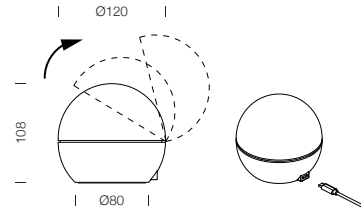

# Lampitude

Product

Dimension

## Specification

<b>SERIES</b>	: GOOD NIGHT
<b>ITEM CODE</b>	: 323204
<b>DESCRIPTION</b>	: RECHARGEABLE TABLE LAMP
<b>SIZE</b>	: Ø120 X H108 (MM)
<b>INSTALLATION</b>	: STANDING
<b>DRILL SIZE</b>	: -
<b>WEIGHT</b>	: 0.75 KG
<b>MATERIAL</b>	: ALUMINIUM
<b>COLOR</b>	: SAGE GREEN
<b>REFLECTOR</b>	: -
<b>DIFFUSER</b>	: -
<b>IP RATING</b>	: 54
<b>LIGHT SOURCES</b>	: LED
<b>WATTS</b>	: 2.2W
<b>INPUT VOLTAGE</b>	: 5V
<b>OUTPUT VOLTAGE</b>	: -
<b>CCT</b>	: 3000K
<b>CRI</b>	: ≥80
<b>BEAM ANGLE</b>	: DIFFUSED BEAM
<b>LUMEN POWER</b>	: 147LM
<b>AMBIENT TEMP</b>	: -20°C to +40°C
<b>LIFETIME</b>	: -
<b>ACCESSORIES</b>	: WITH CONNECTING CHARGING BASE INCLUDED / DC 5V 1A POWER ADAPTER NOT INCLUDED
<b>REMARKS</b>	: LITHIUM BATTERY 2*2200mAh , TOUCH SWITCH FOR CONTROL , CHARGING TIME TIME: 6H , WORKING TIME 11H