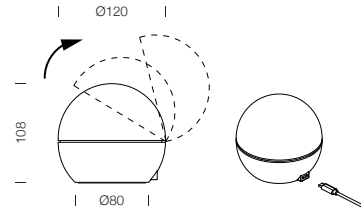

PROJECT : _____
SALE : _____

Lampitude

Product

Dimension

Specification

SERIES	: GOOD NIGHT
ITEM CODE	: 323203
DESCRIPTION	: RECHARGEABLE TABLE LAMP
SIZE	: Ø120 X H108 (MM)
INSTALLATION	: STANDING
DRILL SIZE	: -
WEIGHT	: 0.75 KG
MATERIAL	: ALUMINIUM
COLOR	: SAND
REFLECTOR	: -
DIFFUSER	: -
IP RATING	: 54
LIGHT SOURCES	: LED
WATTS	: 2.2W
INPUT VOLTAGE	: 5V
OUTPUT VOLTAGE	: -
CCT	: 3000K
CRI	: ≥80
BEAM ANGLE	: DIFFUSED BEAM
LUMEN POWER	: 147LM
AMBIENT TEMP	: -20°C to +40°C
LIFETIME	: -
ACCESSORIES	: WITH CONNECTING CHARGING BASE INCLUDED / DC 5V 1A POWER ADAPTER NOT INCLUDED
REMARKS	: LITHIUM BATTERY 2*2200mAh , TOUCH SWITCH FOR CONTROL , CHARGING TIME TIME: 6H , WORKING TIME 11H