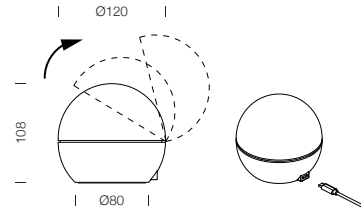

PROJECT : _____
SALE : _____

Lampitude

Product

Dimension

Specification

SERIES	: GOOD NIGHT
ITEM CODE	: 323202
DESCRIPTION	: RECHARGEABLE TABLE LAMP
SIZE	: Ø120 X H108 (MM)
INSTALLATION	: STANDING
DRILL SIZE	: -
WEIGHT	: 0.75 KG
MATERIAL	: ALUMINIUM
COLOR	: SIGNAL BLACK
REFLECTOR	: -
DIFFUSER	: -
IP RATING	: 54
LIGHT SOURCES	: LED
WATTS	: 2.2W
INPUT VOLTAGE	: 5V
OUTPUT VOLTAGE	: -
CCT	: 3000K
CRI	: ≥80
BEAM ANGLE	: DIFFUSED BEAM
LUMEN POWER	: 147LM
AMBIENT TEMP	: -20°C to +40°C
LIFETIME	: -
ACCESSORIES	: WITH CONNECTING CHARGING BASE INCLUDED / DC 5V 1A POWER ADAPTER NOT INCLUDED
REMARKS	: LITHIUM BATTERY 2*2200mAh , TOUCH SWITCH FOR CONTROL , CHARGING TIME TIME: 6H , WORKING TIME 11H