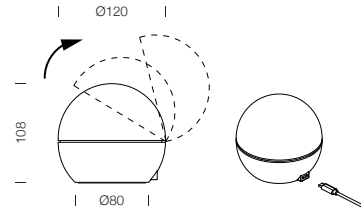

PROJECT : _____
 SALE : _____

Lampitude

Product

Dimension

Specification

SERIES	: GOOD NIGHT
ITEM CODE	: 323201
DESCRIPTION	: RECHARGEABLE TABLE LAMP
SIZE	: Ø120 X H108 (MM)
INSTALLATION	: STANDING
DRILL SIZE	: -
WEIGHT	: 0.75 KG
MATERIAL	: ALUMINIUM
COLOR	: SIGNAL WHITE
REFLECTOR	: -
DIFFUSER	: -
IP RATING	: 54
LIGHT SOURCES	: LED
WATTS	: 2.2W
INPUT VOLTAGE	: 5V
OUTPUT VOLTAGE	: -
CCT	: 3000K
CRI	: ≥80
BEAM ANGLE	: DIFFUSED BEAM
LUMEN POWER	: 147LM
AMBIENT TEMP	: -20°C to +40°C
LIFETIME	: -
ACCESSORIES	: WITH CONNECTING CHARGING BASE INCLUDED / DC 5V 1A POWER ADAPTER NOT INCLUDED
REMARKS	: LITHIUM BATTERY 2*2200mAh , TOUCH SWITCH FOR CONTROL , CHARGING TIME TIME: 6H , WORKING TIME 11H