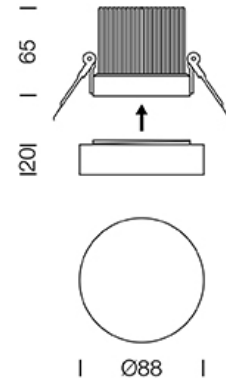

PROJECT : _____

SALE : _____

Lampitude®
TURN ON YOUR ATTITUDE

Product

Dimension

Specification

ITEM CODE	:	GLOW-10W
SERIES	:	GLOW
BRAND	:	LAMPTITUDE
LAMP TYPE	:	LED
LAMP BASE	:	1*LED 10W
DESCRIPTION	:	DOWNLIGHT
INSTALLATION	:	RECESSED DOWNLIGHT
MATERIAL	:	POWDER COATED STEEL, SAND-BLAST ACRYLIC DIFFUSER
COLOR	:	WHITE
CONTROL GEAR	:	LED DRIVER INCLUDED
REFLECTOR	:	N/A