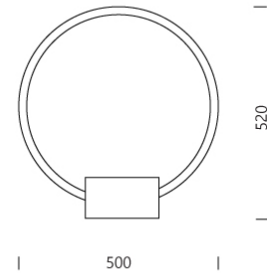

PROJECT : _____
SALE : _____

Lampitude

Product

Dimension

Specification

SERIES	: GLO
ITEM CODE	: GLO-TS-BK
DESCRIPTION	: TABLE LAMP
SIZE	: L500 X W90 X H520 (MM)
INSTALLATION	: SURFACE MOUNTED
DRILL SIZE	: -
WEIGHT	: 4 KG
MATERIAL	: STAINLESS STEEL
COLOR	: BLACK
REFLECTOR	: -
DIFFUSER	: -
IP RATING	: 20
LIGHT SOURCES	: LED
SOCKET	: -
WATTS	: 14W
VOLT	: -
CCT	: 3000K
CRI	: -
BEAM ANGLE	: -
LUMEN POWER	: -
LIFETIME	: -
CONTROL GEAR	: -
ACCESSORIES	: -
REMARKS	: DRIVER INCLUDED

Specification

SERIES	: GLO
ITEM CODE	: GLO-TS-RG
DESCRIPTION	: TABLE LAMP
SIZE	: L500 X W90 X H520 (MM)
INSTALLATION	: SURFACE MOUNTED
DRILL SIZE	: -
WEIGHT	: 4 KG
MATERIAL	: STAINLESS STEEL
COLOR	: ROSE GOLD
REFLECTOR	: -
DIFFUSER	: -
IP RATING	: 20
LIGHT SOURCES	: LED
SOCKET	: -
WATTS	: 14W
VOLT	: -
CCT	: 3000K
CRI	: -
BEAM ANGLE	: -
LUMEN POWER	: -
LIFETIME	: -
CONTROL GEAR	: -
ACCESSORIES	: -
REMARKS	: DRIVER INCLUDED