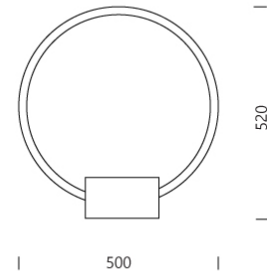

PROJECT : _____
SALE : _____

Lampitude

Product

Dimension

Specification

SERIES	: GLO
ITEM CODE	: GLO-TS-BK
DESCRIPTION	: TABLE LAMP
SIZE	: L500 X W90 X H520 (MM)
INSTALLATION	: SURFACE MOUNTED
DRILL SIZE	: -
WEIGHT	: 4 KG
MATERIAL	: STAINLESS STEEL
COLOR	: BLACK
REFLECTOR	: -
DIFFUSER	: -
IP RATING	: 20
LIGHT SOURCES	: LED
SOCKET	: -
WATTS	: 14W
VOLT	: -
CCT	: 3000K
CRI	: -
BEAM ANGLE	: -
LUMEN POWER	: -
LIFETIME	: -
CONTROL GEAR	: -
ACCESSORIES	: -
REMARKS	: DRIVER INCLUDED

Specification

SERIES	: GLO
ITEM CODE	: GLO-TS-RG
DESCRIPTION	: TABLE LAMP
SIZE	: L500 X W90 X H520 (MM)
INSTALLATION	: SURFACE MOUNTED
DRILL SIZE	: -
WEIGHT	: 4 KG
MATERIAL	: STAINLESS STEEL
COLOR	: ROSE GOLD
REFLECTOR	: -
DIFFUSER	: -
IP RATING	: 20
LIGHT SOURCES	: LED
SOCKET	: -
WATTS	: 14W
VOLT	: -
CCT	: 3000K
CRI	: -
BEAM ANGLE	: -
LUMEN POWER	: -
LIFETIME	: -
CONTROL GEAR	: -
ACCESSORIES	: -
REMARKS	: DRIVER INCLUDED