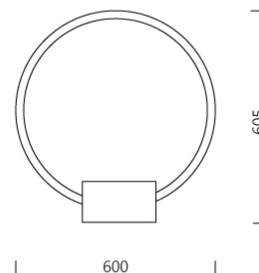

PROJECT : _____

SALE : _____

Lampitude

Product

Dimension

Specification

SERIES : GLO
ITEM CODE : GLO-TM-RG
DESCRIPTION : TABLE LAMP
SIZE : L600 X W90 X H605 (MM)

INSTALLATION : SURFACE MOUNTED
DRILL SIZE : -
WEIGHT : 4 KG
MATERIAL : STAINLESS STEEL
COLOR : ROSE GOLD
REFLECTOR : -
DIFFUSER : -
IP RATING : 20

LIGHT SOURCES : LED
SOCKET : -
WATTS : 16W
VOLT : -
CCT : 3000K
CRI : -
BEAM ANGLE : -
LUMEN POWER : -
LIFETIME : -

CONTROL GEAR : -
ACCESSORIES : -
REMARKS : DRIVER INCLUDED

Head office 299/1 (Ekamai) Klongton-Nua, Wattana, Bangkok Thailand 10110

Tel (02) 392 6371-5 FAX (02) 392 1839 Email info@lampitude.net www.lampitude.net

PROJECT : _____

SALE : _____

Lampitude

Product

Dimension

Specification

SERIES : GLO
ITEM CODE : GLO-TM-BK
DESCRIPTION : TABLE LAMP
SIZE : L600 X W90 X H605 (MM)

INSTALLATION : SURFACE MOUNTED
DRILL SIZE : -
WEIGHT : 4 KG
MATERIAL : STAINLESS STEEL
COLOR : BLACK
REFLECTOR : -
DIFFUSER : -
IP RATING : 20

LIGHT SOURCES : LED
SOCKET : -
WATTS : 16W
VOLT : -
CCT : 3000K
CRI : -
BEAM ANGLE : -
LUMEN POWER : -
LIFETIME : -