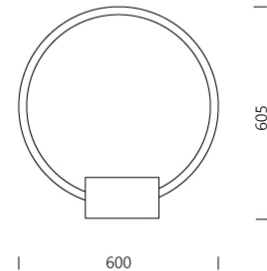

PROJECT : _____

SALE : _____

Lampitude

Product

Dimension

Specification

SERIES : GLO
ITEM CODE : GLO-TM-RG
DESCRIPTION : TABLE LAMP
SIZE : L600 X W90 X H605 (MM)

INSTALLATION : SURFACE MOUNTED
DRILL SIZE : -
WEIGHT : 4 KG
MATERIAL : STAINLESS STEEL
COLOR : ROSE GOLD
REFLECTOR : -
DIFFUSER : -
IP RATING : 20

LIGHT SOURCES : LED
SOCKET : -
WATTS : 16W
VOLT : -
CCT : 3000K
CRI : -
BEAM ANGLE : -
LUMEN POWER : -
LIFETIME : -

CONTROL GEAR : -
ACCESSORIES : -
REMARKS : DRIVER INCLUDED

Head office 299/1 (Ekamai) Klongton-Nua, Wattana, Bangkok Thailand 10110

Tel (02) 392 6371-5 FAX (02) 392 1839 Email info@lampitude.net www.lampitude.net

PROJECT : _____

SALE : _____

Lampitude

Product

Dimension

Specification

SERIES : GLO
ITEM CODE : GLO-TM-BK
DESCRIPTION : TABLE LAMP
SIZE : L600 X W90 X H605 (MM)

INSTALLATION : SURFACE MOUNTED
DRILL SIZE : -
WEIGHT : 4 KG
MATERIAL : STAINLESS STEEL
COLOR : BLACK
REFLECTOR : -
DIFFUSER : -
IP RATING : 20

LIGHT SOURCES : LED
SOCKET : -
WATTS : 16W
VOLT : -
CCT : 3000K
CRI : -
BEAM ANGLE : -
LUMEN POWER : -
LIFETIME : -