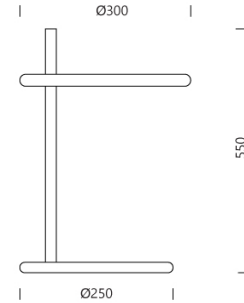

PROJECT : _____
SALE : _____

Lampitude

Product

Dimension

Specification

SERIES	: GLO-TL
ITEM CODE	: GLO-TL-RG
DESCRIPTION	: TABLE LAMP
SIZE	: Ø300 X H550 (MM)
INSTALLATION	: STANDING LAMP
DRILL SIZE	: -
WEIGHT	: 2 KG
MATERIAL	: STAINLESS STEEL
COLOR	: MIRROR ROSE GOLD
REFLECTOR	: -
DIFFUSER	: -
IP RATING	: 20
LIGHT SOURCES	: LED
SOCKET	: -
WATTS	: 14W
VOLT	: -
CCT	: -
CRI	: -
BEAM ANGLE	: -
LUMEN POWER	: -
LIFETIME	: -
CONTROL GEAR	: -
ACCESSORIES	: -
REMARKS	: LED DRIVER INCLUDED

Specification

SERIES	: GLO-TL
ITEM CODE	: GLO-TL-BK
DESCRIPTION	: TABLE LAMP
SIZE	: Ø300 X H550 (MM)
INSTALLATION	: STANDING LAMP
DRILL SIZE	: -
WEIGHT	: 2 KG
MATERIAL	: STAINLESS STEEL
COLOR	: MIRROR BLACK
REFLECTOR	: -
DIFFUSER	: -
IP RATING	: 20
LIGHT SOURCES	: LED
SOCKET	: -
WATTS	: 14W
VOLT	: -
CCT	: -
CRI	: -
BEAM ANGLE	: -
LUMEN POWER	: -
LIFETIME	: -
CONTROL GEAR	: -
ACCESSORIES	: -
REMARKS	: LED DRIVER INCLUDED