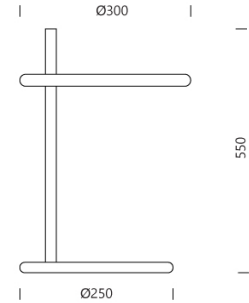

PROJECT : _____
SALE : _____

Lampitude

Product

Dimension

Specification

SERIES	: GLO-TL
ITEM CODE	: GLO-TL-RG
DESCRIPTION	: TABLE LAMP
SIZE	: Ø300 X H550 (MM)
INSTALLATION	: STANDING LAMP
DRILL SIZE	: -
WEIGHT	: 2 KG
MATERIAL	: STAINLESS STEEL
COLOR	: MIRROR ROSE GOLD
REFLECTOR	: -
DIFFUSER	: -
IP RATING	: 20
LIGHT SOURCES	: LED
SOCKET	: -
WATTS	: 14W
VOLT	: -
CCT	: -
CRI	: -
BEAM ANGLE	: -
LUMEN POWER	: -
LIFETIME	: -
CONTROL GEAR	: -
ACCESSORIES	: -
REMARKS	: LED DRIVER INCLUDED

Specification

SERIES	: GLO-TL
ITEM CODE	: GLO-TL-BK
DESCRIPTION	: TABLE LAMP
SIZE	: Ø300 X H550 (MM)
INSTALLATION	: STANDING LAMP
DRILL SIZE	: -
WEIGHT	: 2 KG
MATERIAL	: STAINLESS STEEL
COLOR	: MIRROR BLACK
REFLECTOR	: -
DIFFUSER	: -
IP RATING	: 20
LIGHT SOURCES	: LED
SOCKET	: -
WATTS	: 14W
VOLT	: -
CCT	: -
CRI	: -
BEAM ANGLE	: -
LUMEN POWER	: -
LIFETIME	: -
CONTROL GEAR	: -
ACCESSORIES	: -
REMARKS	: LED DRIVER INCLUDED