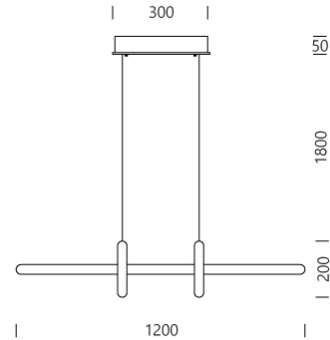

PROJECT : _____
SALE : _____

Lampitude

Product

Dimension

Specification

SERIES : GLO
ITEM CODE : GLO-P120-RG
DESCRIPTION : PENDANT LAMP
SIZE : L1200 X W190 X H200+1800 (MM)

INSTALLATION : SURFACE MOUNTED
DRILL SIZE : -
WEIGHT : 3 KG
MATERIAL : STAINLESS STEEL
COLOR : ROSE GOLD
REFLECTOR : -
DIFFUSER : -
IP RATING : 20

LIGHT SOURCES : LED
SOCKET : -
WATTS : 30W
VOLT : -
CCT : 3000K
CRI : -
BEAM ANGLE : -
LUMEN POWER : -
LIFETIME : -

CONTROL GEAR : -
ACCESSORIES : -
REMARKS : DRIVER INCLUDED

Head office 299/1 (Ekamai) Klongton-Nua, Wattana, Bangkok Thailand 10110