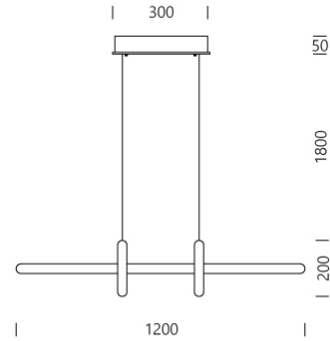

## Dimension

## Specification

SERIES : GLO  
ITEM CODE : GLO-P120-BK  
DESCRIPTION : PENDANT LAMP  
SIZE : L1200 X W190 X H200+1800 (MM)

INSTALLATION : SURFACE MOUNTED  
DRILL SIZE : -  
WEIGHT : 3 KG  
MATERIAL : STAINLESS STEEL  
COLOR : BLACK  
REFLECTOR : -  
DIFFUSER : -  
IP RATING : 20