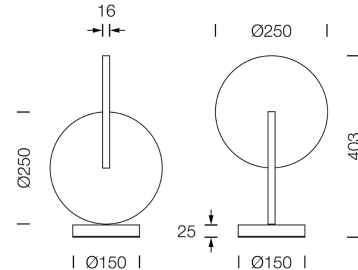

PROJECT : _____
SALE : _____

Lampitude

Product

Dimension

Specification

SERIES	: GLIT
ITEM CODE	: GLIT-T-GD
DESCRIPTION	: TABLE LAMP
SIZE	: Ø250 X H403 (MM)
INSTALLATION	: STANDING LAMP
DRILL SIZE	: -
WEIGHT	: 4.5 KG
MATERIAL	: ALUMINIUM , STEEL , ACRYLIC
COLOR	: WHITE , GOLD
REFLECTOR	: -
DIFFUSER	: ACRYLIC
IP RATING	: 20
LIGHT SOURCES	: LED COB
SOCKET	: -
WATTS	: MAX 10W
INPUT VOLTAGE	: 220-240V ~ 50/60Hz
OUTPUT VOLTAGE	: -
CCT	: 3000K
CRI	: -
BEAM ANGLE	: -
LUMEN POWER	: -
LIFETIME	: -
CONTROL GEAR	: -
ACCESSORIES	: WITH 1.5M CABLE ADAPTER INCLUDED
REMARKS	: ON/OFF SWITCH

Specification

SERIES	: GLIT
ITEM CODE	: GLIT-T-CH
DESCRIPTION	: TABLE LAMP
SIZE	: Ø250 X H403 (MM)
INSTALLATION	: STANDING LAMP
DRILL SIZE	: -
WEIGHT	: 4.5 KG
MATERIAL	: ALUMINIUM , STEEL , ACRYLIC
COLOR	: WHITE , CHROME
REFLECTOR	: -
DIFFUSER	: ACRYLIC
IP RATING	: 20
LIGHT SOURCES	: LED COB
SOCKET	: -
WATTS	: MAX 10W
INPUT VOLTAGE	: 220-240V ~ 50/60Hz
OUTPUT VOLTAGE	: -
CCT	: 3000K
CRI	: -
BEAM ANGLE	: -
LUMEN POWER	: -
LIFETIME	: -
CONTROL GEAR	: -
ACCESSORIES	: WITH 1.5M CABLE ADAPTER INCLUDED
REMARKS	: ON/OFF SWITCH