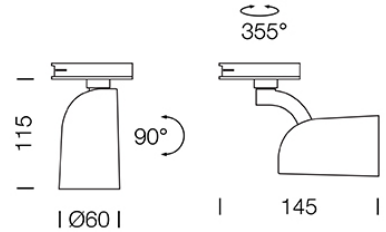

## Dimension

## Specification

ITEM CODE	:	GL-TRACK-WW
SERIES	:	GR-TRACK
BRAND	:	LAMPTITUDE
LAMP TYPE	:	HALOGEN OR LED
LAMP BASE	:	1*GU10 MAX 50W
DESCRIPTION	:	ADJUSTABLE TRACK LIGHT
INSTALLATION	:	1 PHASE TRACK LIGHT
MATERIAL	:	DIE-CAST ALUMINIUM
COLOR	:	WHITE
CONTROL GEAR	:	N/A
REFLECTOR	:	N/A