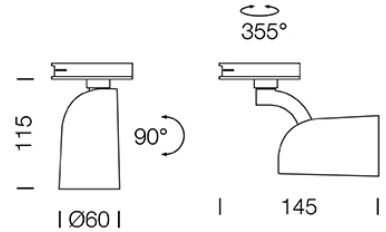

PROJECT : _____

SALE : _____

Lampitude®
TURN ON YOUR ATTITUDE

Product

Dimension

Specification

ITEM CODE	:	GL-TRACK-BK
SERIES	:	GR-TRACK
BRAND	:	LAMPTITUDE
LAMP TYPE	:	HALOGEN OR LED
LAMP BASE	:	1*GU10 MAX 50W
DESCRIPTION	:	ADJUSTABLE TRACK LIGHT
INSTALLATION	:	1 PHASE TRACK LIGHT
MATERIAL	:	DIE-CAST ALUMINIUM
COLOR	:	BLACK
CONTROL GEAR	:	N/A
REFLECTOR	:	N/A